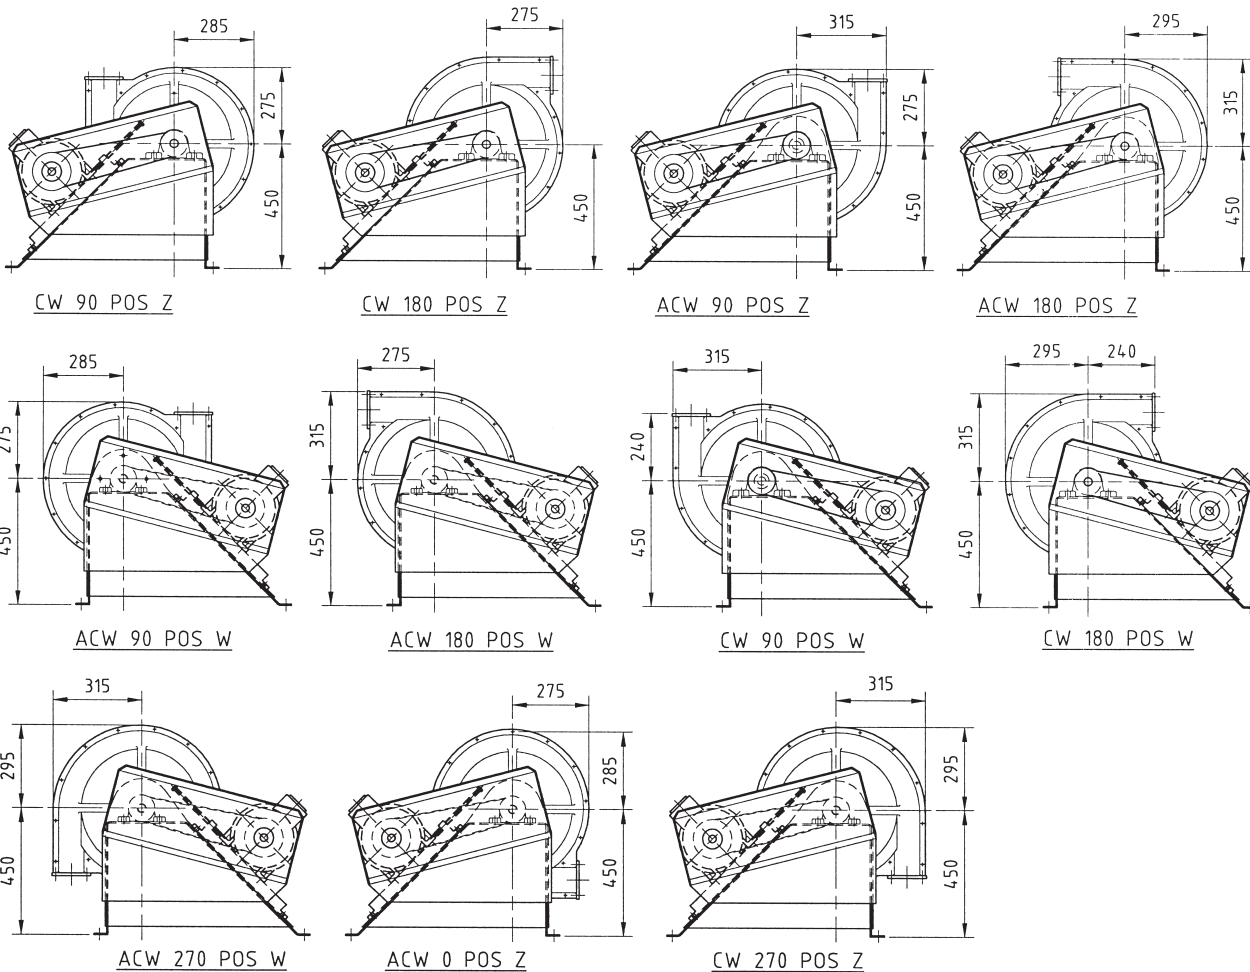

'F' SERIES FANS

TYPE F24 FAN

ARRANGEMENT 9 BELT DRIVE UNITS

DIMENSIONS SHOULD NOT BE USED FOR CONSTRUCTIONAL PURPOSES WITHOUT OUR CERTIFICATION

ALTERNATIVE HANDS & MOTOR POSITIONS AVAILABLE