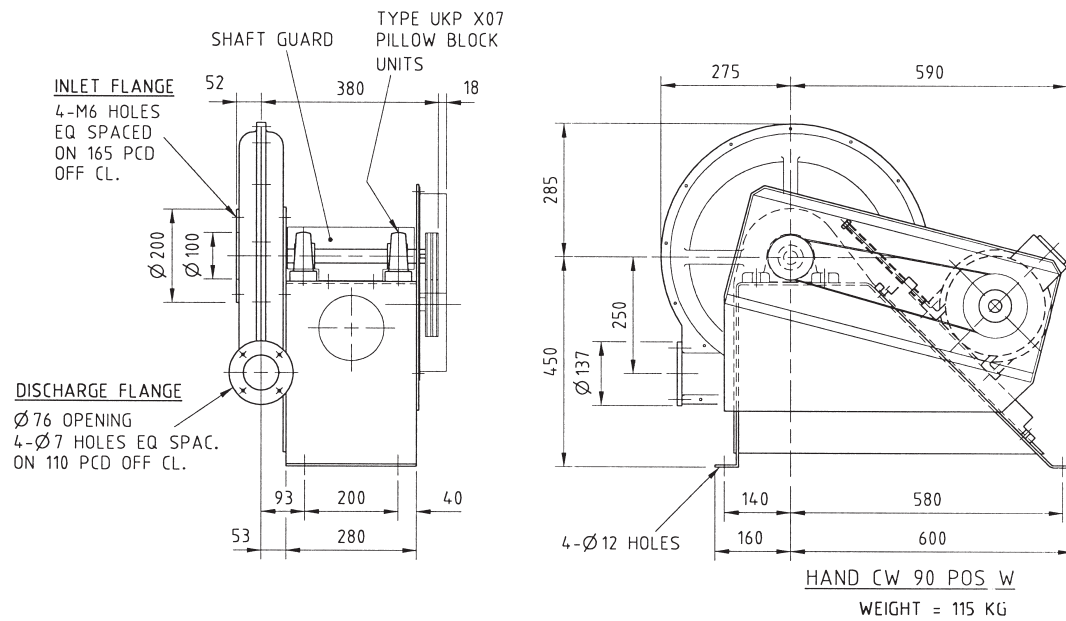

'F' SERIES FANS

TYPE F24 FAN

ARRANGEMENT 9 BELT DRIVE UNITS

DIMENSIONS SHOULD NOT BE USED FOR CONSTRUCTIONAL PURPOSES WITHOUT OUR CERTIFICATION

ALTERNATIVE HANDS & MOTOR POSITIONS AVAILABLE