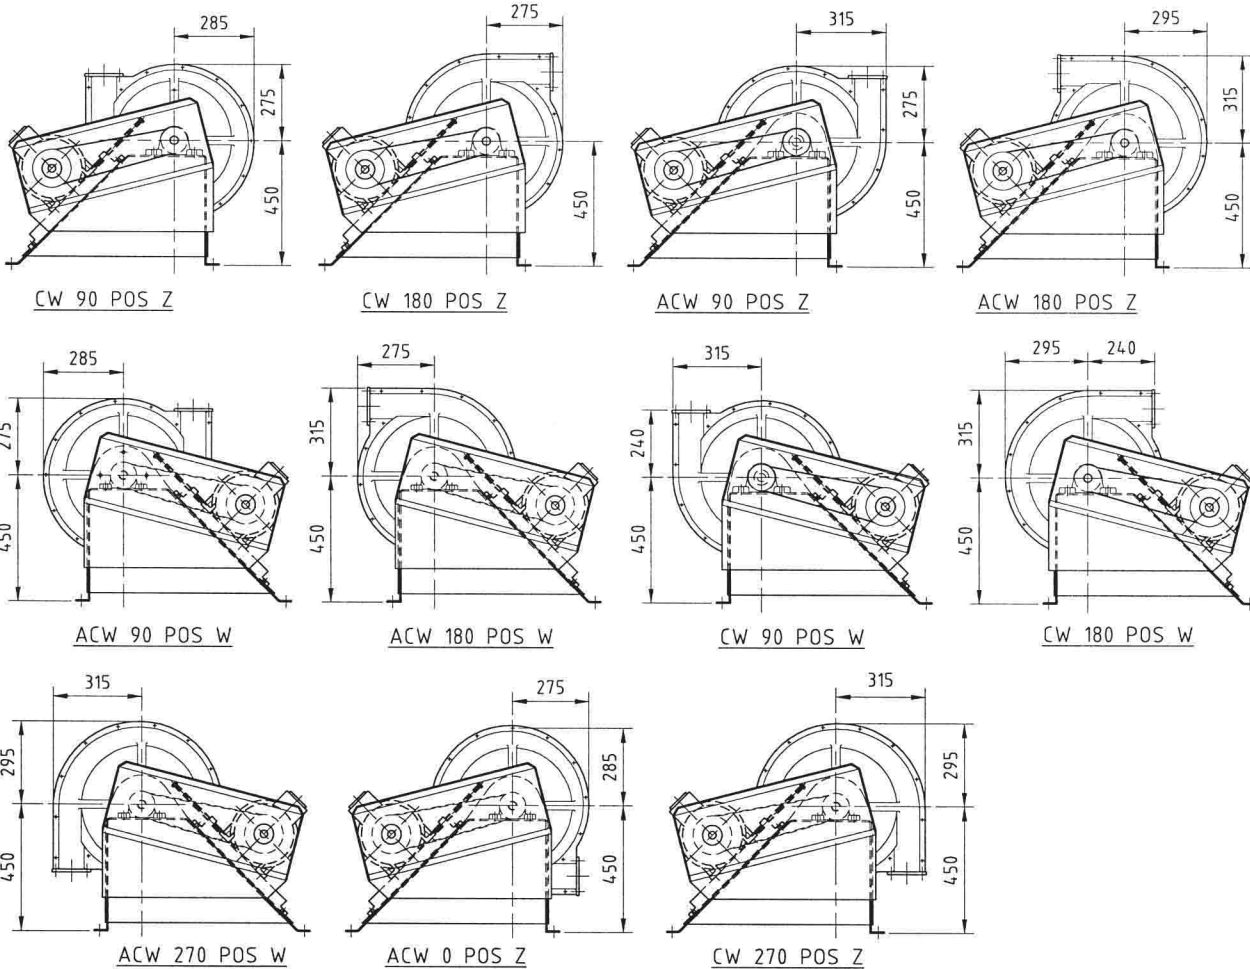

## 'F' SERIES FANS TYPE F24 FAN

### ARRANGEMENT 9 BELT DRIVE UNITS

DIMENSIONS SHOULD NOT BE USED FOR CONSTRUCTIONAL PURPOSES WITHOUT OUR CERTIFICATION

**ALTERNATIVE HANDS & MOTOR POSITIONS AVAILABLE**