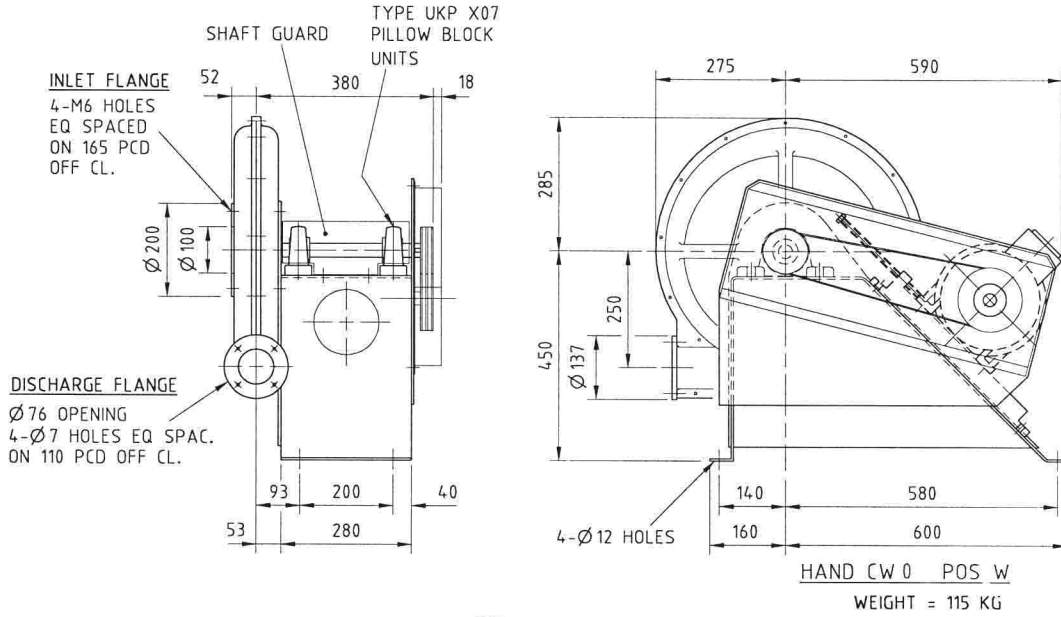

## 'F' SERIES FANS TYPE F24 FAN

### ARRANGEMENT 9 BELT DRIVE UNITS

DIMENSIONS SHOULD NOT BE USED FOR CONSTRUCTIONAL PURPOSES WITHOUT OUR CERTIFICATION

**ALTERNATIVE HANDS & MOTOR POSITIONS AVAILABLE**